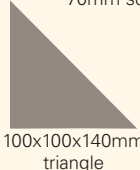

Shapes & Sizes

Plain Squares, Rectangles & Triangles

150mm squares

All sizes of plain squares, triangles and rectangles available in 25 colours.

100mm squares

70mm squares

50mm squares

35mm squares

150x50mm strip

150x25mm strip

100x100x140mm triangle

70x70x100mm triangle

50x50x70mm triangle

35x35x50mm triangle

Colour Chart

Octagons & Hexagons

150mm octagon

100mm octagon

150mm hexagon

Octagons and Hexagons available in 11 colours
(see colour chart)

Step Treads, RE & REX

100mm step tread

100mm RE*

100mm REX**